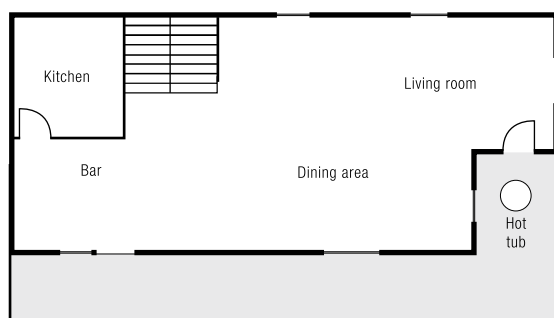

Chalet Solyneou

Val d'Isère

8 Adults + 4 Children

Chalet Solyneou

Val d'Isère

2nd Floor

1st Floor

Ground Floor

Accommodation

Maximum Guests: 8 Adults + 4 Children

Living Area: Approx 350 m²

Staff: 4

Bedroom 1

Twin or king size double bed with plasma TV, en-suite shower room.

Bedroom 2

Twin or king size double bed with plasma TV, en-suite bathroom and access to balcony.

Bedroom 3

Twin or king size double bed with plasma TV, en-suite bathroom and access to balcony.

Bedroom 4

Two double bunk beds with plasma TV, en-suite shower room.

Bedroom 5

Twin or king size double bed with plasma TV, en-suite bathroom.