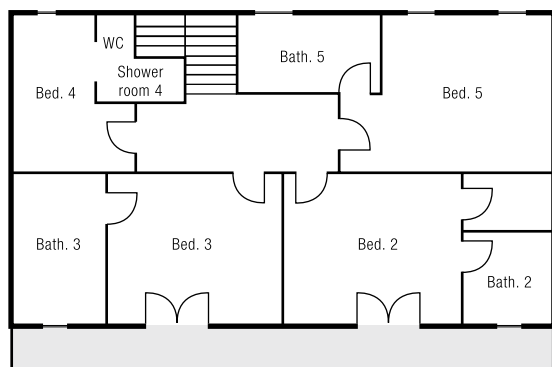

Chalet Solyneou

Val d'Isère

8 Adults + 4 Children

Chalet Solyneou

Val d'Isère

2nd Floor

1st Floor

Ground Floor

Accommodation

Maximum Guests: 8 Adults + 4 Children

Living Area: Approx 350 m²

Staff: 4

Bedroom 1

Twin or king size double bed with plasma TV, en-suite shower room.

Bedroom 2

Twin or king size double bed with plasma TV, en-suite bathroom and access to balcony.

Bedroom 3

Twin or king size double bed with plasma TV, en-suite bathroom and access to balcony.

Bedroom 4

Two double bunk beds with plasma TV, en-suite shower room.

Bedroom 5

Twin or king size double bed with plasma TV, en-suite bathroom.