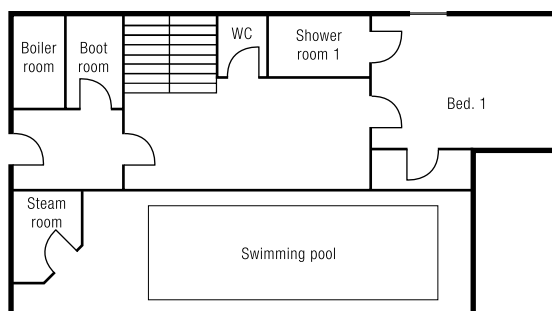

Chalet Solyneou

Val d'Isère

8 Adults + 4 Children

Chalet Solyneou

Val d'Isère

2nd Floor

1st Floor

Ground Floor

Accommodation

Maximum Guests: 8 Adults + 4 Children

Living Area: Approx 350 m²

Staff: 4

Bedroom 1

Twin or king size double bed with plasma TV, en-suite shower room.

Bedroom 2

Twin or king size double bed with plasma TV, en-suite bathroom and access to balcony.

Bedroom 3

Twin or king size double bed with plasma TV, en-suite bathroom and access to balcony.

Bedroom 4

Two double bunk beds with plasma TV, en-suite shower room.

Bedroom 5

Twin or king size double bed with plasma TV, en-suite bathroom.

Access

Located centrally, on the main road into resort, and just a short walk to the shops and restaurants.

Facilities

- Indoor swimming pool with jet stream and inbuilt jacuzzi
- Hammam
- Seating area with bar
- Apple TV
- Outdoor hot tub
- Wireless internet
- Hairdryer and straighteners in each bedroom
- Personal bathrobes and slippers
- Luxury bathroom products
- Daily newspapers and magazines
- House wine, champagne (Perrier Jouët) and spirits list
- A la carte wine list
- In resort chauffeured 4x4 facility