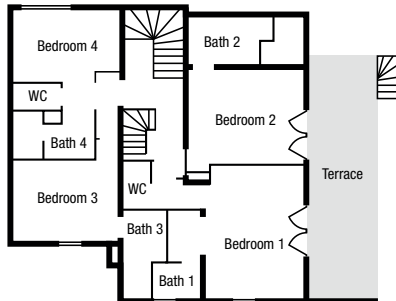

Chalet Calistoga

Val d'Isère

3rd Floor

2nd Floor

1st Floor

Ground Floor

Accommodation

Maximum Guests: 10
Living Area: 315m²
Staff: 4

Bedroom 1:

Twin or Super-king size double bed, en-suite with shower, twin sinks, separate wc, television and double doors leading to outside terrace.

Bedroom 2:

Twin or Super-king size double bed with en-suite with bath (NB. sloped roof which maybe unsuitable for tall guests) and double doors leading to outside terrace.

Bedroom 3:

Double bed, en-suite with shower and television.

Bedroom 4:

Twin or Super-king size double bed, en-suite with shower, separate wc.

Bedroom 5:

Austrian twin or Super-king size double bed with en-suite with shower, separate wc.

Infant Cots:

Bedrooms 1 and 5 are the most suitable for infant cots.

Privacy:

The chalet is located in the exclusive Du Cret enclave at the entrance to Val d'Isère Village.

Access:

The chalet is only 2 minutes drive from the nearest piste and lifts and 4 minute drive from the main lift centre of the resort.

Facilities:

- Indoor swimming pool
- Sauna with separate shower
- Massage Room with shower
- TV snug with Sky and Apple TV
- Playroom with TV and games
- Large sunny terrace with mountain views
- Personal bathrobes and slippers
- Luxury bathroom products
- Hairdryer in every room
- Fresh flowers
- Daily newspapers and magazines
- House wine, champagne and spirit list
- Toys, sledges, games
- Wifi
- Ski room with heated boot warmers
- Garage for 4 cars
- 4x4 Caravelle chauffeured in resort facility
- Private Garden

Consensio

9 Reece Mews
South Kensington
London SW7 3HE

T +44(0)203 393 0833
sales@consensiochalets.co.uk
www.consensiochalets.co.uk